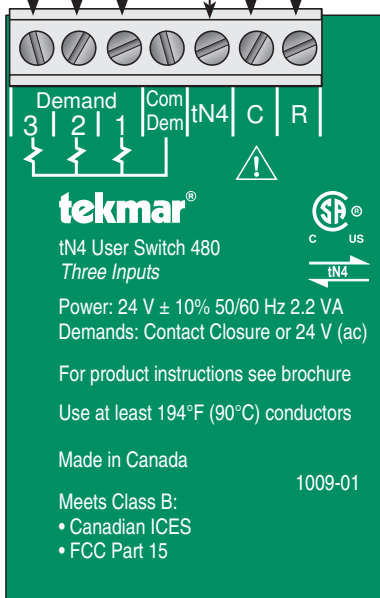

Blank job records can be downloaded from the tekmar website at <http://www.tekmarcontrols.com>

	tekmar Control Systems Ltd., Canada tekmar Control Systems, Inc., U.S.A. Head Office: 5100 Silver Star Road Vernon, B.C. Canada V1B 3K4 (250) 545-7749 Fax. (250) 545-0650 Web Site: www.tekmarcontrols.com