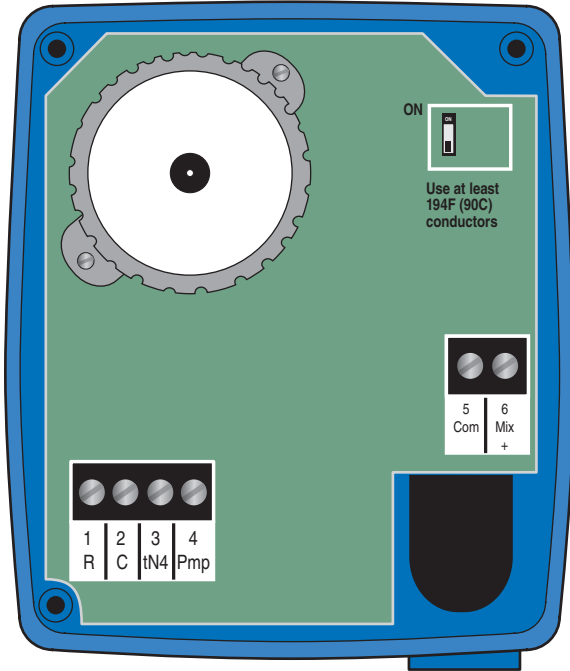

Control Name / Location \_\_\_\_\_ Connected to Zone Manager \_\_\_\_\_

**Dip Switch Setting**  
 (circle / fill-in the correct setting)

**DIP Switch**

Clockwise   Counter clockwise

Terminals	R	C	tN4	System Pump	Mix Sensor
Source					
Location					