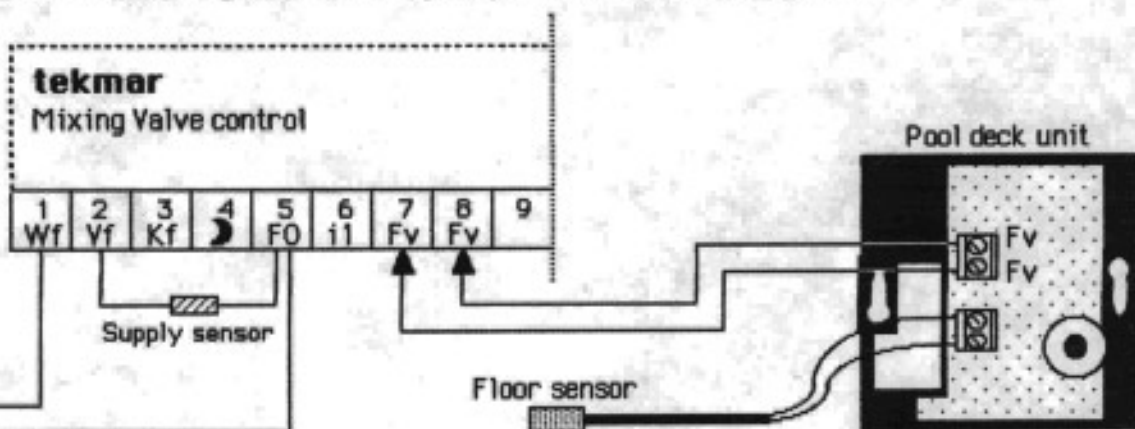

tekmar Control Systems, Ltd.
Site 15, Comp. 27, RR #6
Vernon, B.C. CANADA V1T 6Y5

(604) 545-7749 Telex 048-85384